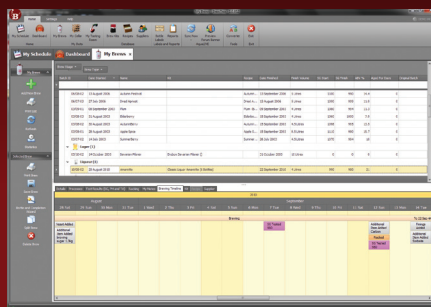

BrewTrax

The Ultimate Home-Brewers Companion

- Log, track, schedule and report on your brews
- Create, share and download recipes
- Design and print bottle labels
- Cellar and stock management
- Record tasting scores & notes
- Diary, scheduler and conversion tools
- Connect to other users online to share recipes, kit details, notes and ratings
- All of your brewing information in one place
- Simple to use and easy to customise

Available in-store
or download online

PC
CD
ROM

BrewTrax

- Essential tools for all wine, beer and spirits brewers, who use kits or recipes.
- Record each process and stage such as ingredients added and modifications made.
- Enter test results and readings such as Specific Gravity, Total Acidity and pH.
- Automatic reminders for events such as racking's and stabilising.
- Transfer completed brews to the cellar. Quickly see what you have in stock and receive reminders when brews are ready to drink.
- Design and print your own bottle labels. Easily print to plain paper or labels. Templates included!
- Dashboard and statistics areas give you a simple graphical view of what you are brewing, what stage it is at and what is in your cellar stock.
- Create your brew quickly from the built-in database of kits and recipes.
- Rate and comment on recipes & kits and find out what other users are saying about them.
- View your suppliers' details. Check which shops and websites you purchased items from, how much you paid and when.
- Automatically download new kits, recipes & suppliers, to keep your database up to date.
- View, print and share useful reports on your brews. Create and share your own reports.
- Setup tasting sessions, record the scores & comments.
- Integrated calendar to record tasting events, club meetings and when a brew needs stabilising or racking.
- Quickly create a web-friendly summary of your current brews and stock; useful for online forums or e-mail signatures.
- Conversion tools for volume, weight and temperature.