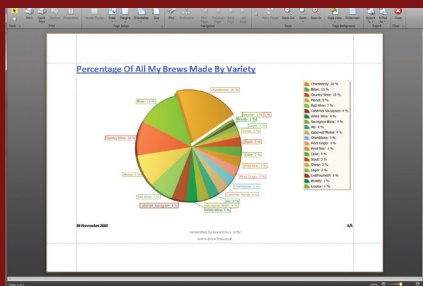

Available in-store
or download online

PC
CD
ROM

BrewTrax

- Essential tools for all wine, beer and spirits brewers, who use kits or recipes.
- Record each process and stage such as ingredients added and modifications made.
- Enter test results and readings such as Specific Gravity, Total Acidity and pH.
- Automatic reminders for events such as racking's and stabilising.
- Transfer completed brews to the cellar. Quickly see what you have in stock and receive reminders when brews are ready to drink.
- Design and print your own bottle labels. Easily print to plain paper or labels. Templates included!
- Dashboard and statistics areas give you a simple graphical view of what you are brewing, what stage it is at and what is in your cellar stock.
- Create your brew quickly from the built-in database of kits and recipes.
- Rate and comment on recipes & kits and find out what other users are saying about them.
- View your suppliers' details. Check which shops and websites you purchased items from, how much you paid and when.
- Automatically download new kits, recipes & suppliers, to keep your database up to date.
- View, print and share useful reports on your brews. Create and share your own reports.
- Setup tasting sessions, record the scores & comments.
- Integrated calendar to record tasting events, club meetings and when a brew needs stabilising or racking.
- Quickly create a web-friendly summary of your current brews and stock; useful for online forums or e-mail signatures.
- Conversion tools for volume, weight and temperature.

Log and track every aspect of your home-brews

Comprehensive range of useful reports

Create, print and share bottle labels easily